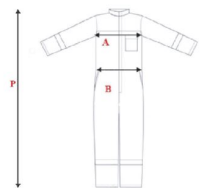

Color: Orange

Sizes: Available between UK30/EU40- UK56/EU66

Outer Fabric: 260 gsm 93% Nomex + 5% Kevlar + 2% Antistatic

Reflective tapes: located around sleeves, legs and shoulders

NX-C260 uses Nomex fabric, which provides the wearer with natural, inherent flame resistance. Kevlar in the fabric gives outstanding strength, ensuring both the durability and longevity of the garment.

Designed for signaling the user's presence at night in low visibility medium risk situations and designed for the protection of the entire body with the exception of head, hands and feet, according to the following standards:

- EN ISO 13688:2013 General Requirements
- EN ISO 11612:2015 against thermal risks of limited flame spread
- IEC 61482-2:2018 against the thermal hazards of an electric arc
- EN 1149-5:2018 against the risk of accumulation of electrostatic loads
- EN 17353: 2020 High visibility clothing for medium risk (Type B2)

	<i>EU</i>	40	42	44	46	48	50	52	54	56	58	60	62	64	66	Tolerance
	<i>UK</i>	30	32	34	36	38	40	42	44	46	48	50	52	54	56	

A	1/2 CHEST	52	54	56	58	60	62	64	66	68	70	72	74	76	78	± 2
B	1/2 WAIST	46	48	50	52	54	56	58	60	62	64	68	70	72	74	± 2

P	Length from neck collar to bottom	142	144.5	147	149.5	152	154.5	157	159.5	162	164.5	167	169.5	172	174.5	± 3

For more detailed information regarding size chart please visit the last page (20) of catalogue